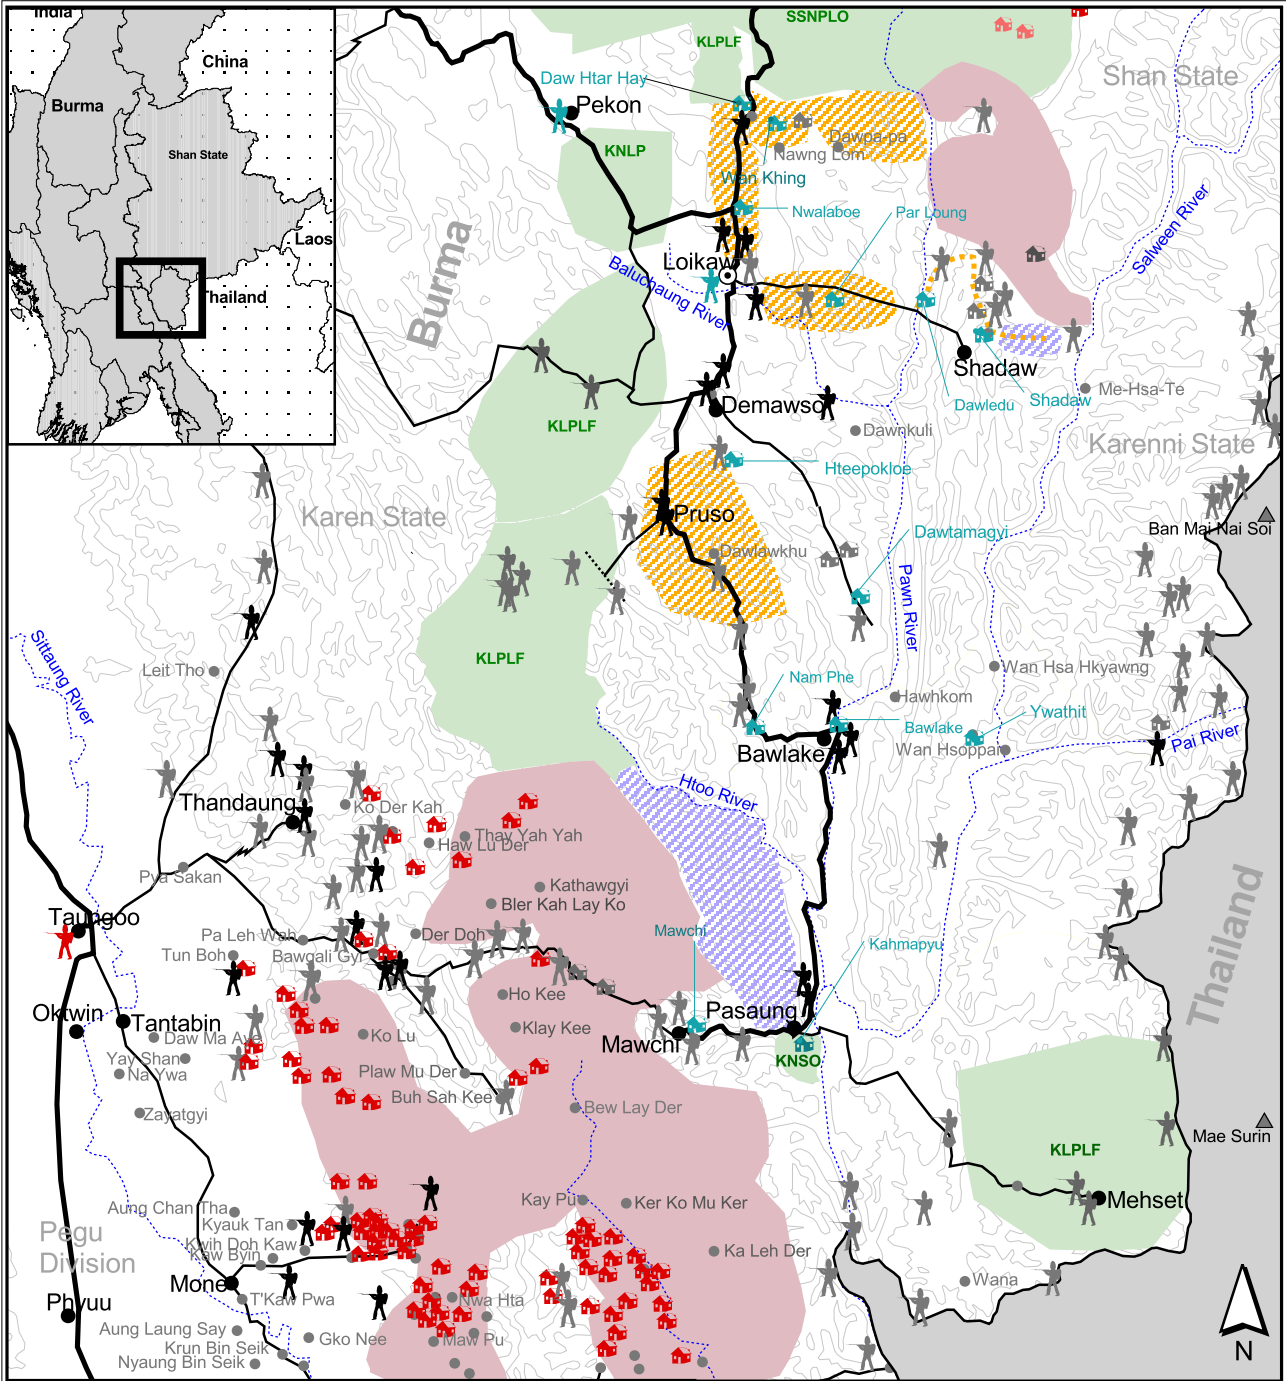

# Area 3: Karenni State and Taungoo

- Repopulated Villages
- Relocation Sites
- Villages Destroyed, Relocated or Abandoned in 2005-2006
- SPDC Outposts in 2006
- SPDC Battalion Headquarters / Light Infantry Divisions in 2006
- SPDC Operational Control Headquarter in 2006
- SPDC Regional Commands in 2006
- City
- Village
- Ceasefire Area
- Hiding Area
- Contourlines [1000 ft]
- Roads in Thailand
- Primary Roads
- Small Roads
- Rivers
- Refugee Camp
- Development Projects Causing Human Rights Abuses
- Logging
- Castor Oil Plantation
- Road Construction

0 20  
Kilometers

**Thailand Burma Border Consortium**